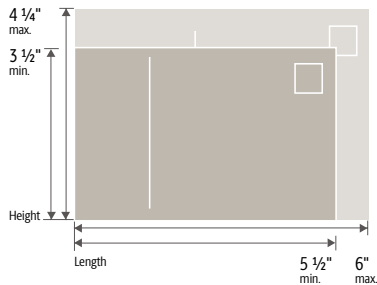

UPS Supply Chain Solutions®

UPS Mail Innovations® QUALIFIED INTERNATIONAL MAIL

TYPES OF MAIL PIECES THAT QUALIFY FOR UPS MAIL INNOVATIONS SERVICE

POSTCARDS

Minimum

Height: 6 1/8"
Length: 11 1/2"
Thickness: 1/4"

Maximum

Height: 12"
Length: 15"
Thickness: 3/4"

LETTERS

Minimum

Height: 3 1/2"
Length: 5 1/2"
Thickness: 0.007"

Maximum

Height: 6 1/8"
Length: 11 1/2"
Thickness: 1/4"

Letters that meet one or more of the non-machinable characteristics in IMM 241.217 are also subject to the \$0.22 non-machinable surcharge

LARGE ENVELOPES (FLATS)

Minimum

Height: 6 1/8"
Length: 11 1/2"
Thickness: 1/4"

Maximum

Height: 12"
Length: 15"
Thickness: 3/4"

PACKAGES

Maximum Length: 24"
Maximum length + height + thickness combined should not exceed 36"

ROLLS

Minimum

Height: 6 1/8"
Length: 4"

Maximum

Height: 12"
Length: 36"

Minimum length + twice the diameter combined should not exceed 6 3/4"

Maximum length + twice the diameter combined should not exceed 42"