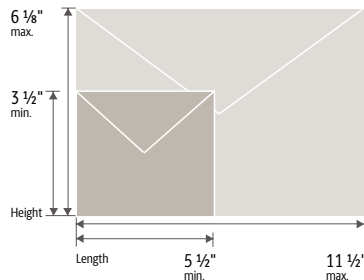

UPS Supply Chain Solutions®

UPS Mail Innovations® QUALIFIED INTERNATIONAL MAIL

TYPES OF MAIL PIECES THAT QUALIFY FOR UPS MAIL INNOVATIONS SERVICE

POSTCARDS

Minimum

Height: 6 1/8"
Length: 11 1/2"
Thickness: 1/4"

Maximum

Height: 12"
Length: 15"
Thickness: 3/4"

LETTERS

Minimum

Height: 3 1/2"
Length: 5 1/2"
Thickness: 0.007"

Maximum

Height: 6 1/8"
Length: 11 1/2"
Thickness: 1/4"

Letters that meet one or more of the non-machinable characteristics in IMM 241.217 are also subject to the \$0.22 non-machinable surcharge

LARGE ENVELOPES (FLATS)

Minimum

Height: 6 1/8"
Length: 11 1/2"
Thickness: 1/4"

Maximum

Height: 12"
Length: 15"
Thickness: 3/4"

PACKAGES

Maximum Length: 24"
Maximum length + height + thickness combined should not exceed 36"

ROLLS

Minimum

Height: 6 1/8"
Length: 4"

Maximum

Height: 12"
Length: 36"

Minimum length + twice the diameter combined should not exceed 6 3/4"

Maximum length + twice the diameter combined should not exceed 42"