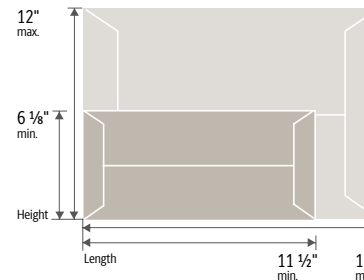

UPS Supply Chain Solutions®

UPS Mail Innovations® QUALIFIED INTERNATIONAL MAIL

TYPES OF MAIL PIECES THAT QUALIFY FOR UPS MAIL INNOVATIONS SERVICE

POSTCARDS

Minimum

Height: 6 1/8"
Length: 11 1/2"
Thickness: 1/4"

Maximum

Height: 12"
Length: 15"
Thickness: 3/4"

LETTERS

Minimum

Height: 3 1/2"
Length: 5 1/2"
Thickness: 0.007"

Maximum

Height: 6 1/8"
Length: 11 1/2"
Thickness: 1/4"

Letters that meet one or more of the non-machinable characteristics in IMM 241.217 are also subject to the \$0.22 non-machinable surcharge

LARGE ENVELOPES (FLATS)

Minimum

Height: 6 1/8"
Length: 11 1/2"
Thickness: 1/4"

Maximum

Height: 12"
Length: 15"
Thickness: 3/4"

PACKAGES

Maximum Length: 24"
Maximum length + height + thickness combined should not exceed 36"

ROLLS

Minimum

Height: 6 1/8"
Length: 4"

Maximum

Height: 12"
Length: 36"

Minimum length + twice the diameter combined should not exceed 6 3/4"

Maximum length + twice the diameter combined should not exceed 42"