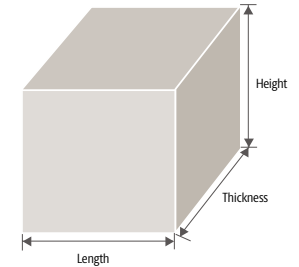

UPS Supply Chain Solutions®

UPS Mail Innovations® QUALIFIED INTERNATIONAL MAIL

TYPES OF MAIL PIECES THAT QUALIFY FOR UPS MAIL INNOVATIONS SERVICE

POSTCARDS

Minimum

Height: 6 1/8"
Length: 11 1/2"
Thickness: 1/4"

Maximum

Height: 12"
Length: 15"
Thickness: 3/4"

LETTERS

Minimum

Height: 3 1/2"
Length: 5 1/2"
Thickness: 0.007"

Maximum

Height: 6 1/8"
Length: 11 1/2"
Thickness: 1/4"

Letters that meet one or more of the non-machinable characteristics in IMM 241.217 are also subject to the \$0.22 non-machinable surcharge

LARGE ENVELOPES (FLATS)

Minimum

Height: 6 1/8"
Length: 11 1/2"
Thickness: 1/4"

Maximum

Height: 12"
Length: 15"
Thickness: 3/4"

PACKAGES

Maximum Length: 24"
Maximum length + height + thickness combined should not exceed 36"

ROLLS

Minimum

Height: 6 1/8"
Length: 4"

Maximum

Height: 12"
Length: 36"

Minimum length + twice the diameter combined should not exceed 6 3/4"

Maximum length + twice the diameter combined should not exceed 42"